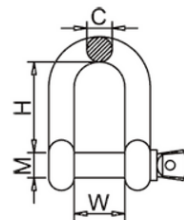

D-SHACKLE

Article number	C	H	W	D	WLL	Weight
	(mm)	(mm)	(mm)	(mm)	(Kg)	(Kg/pc)
4048040	4,0	16	8	8	60	0,016
4048050	5,0	20	10	10	80	0,032
4048060	6,0	24	12	12	100	0,070
4048080	8,0	32	16	16	200	0,134
4048100	10,0	40	20	20	320	0,176
4048120	12,0	48	24	24	520	0,250
4048140	13,5	56	28	28	700	0,36
4048160	16,0	64	32	32	800	0,530
4048200	19,0	80	40	40	1100	0,920
4048220	21,0	90	44	44	1500	1,400
4048240	24,0	96	48	48	2100	2,150
4048280	28,0	112	56	56	3000	3,400

Guidance on Dimensions:

Please note that the dimensions provided in this catalog are approximate. For precise measurements or tailored solutions, feel free to reach out to our customer service.