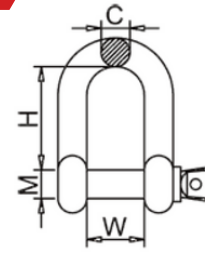

## D-SHACKLE

Aisi 316

Aisi 304

Article number	C	H	W	D	WLL	Weight
	(mm)	(mm)	(mm)	(mm)	(Kg)	(Kg/pc)
4048040	4,0	16	8	8	60	0,016
4048050	5,0	20	10	10	80	0,032
4048060	6,0	24	12	12	100	0,070
4048080	8,0	32	16	16	200	0,134
4048100	10,0	40	20	20	320	0,176
4048120	12,0	48	24	24	520	0,250
4048140	13,5	56	28	28	700	0,360
4048160	16,0	64	32	32	800	0,530
4048200	19,0	80	40	40	1100	0,920
4048220	21,0	90	44	44	1500	1,400
4048240	24,0	96	48	48	2100	2,150
4048280	28,0	112	56	56	3000	3,400

## Guidance on Dimensions:

Please note that the dimensions provided in this catalog are approximate. For precise measurements or tailored solutions, feel free to reach out to our customer service.