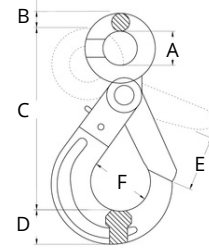

SAFETY HOOK

Article number	Size	A	B	C	D	E	F	WLL	Weight
	(mm)	(mm)	(mm)	(mm)	(mm)	(mm)	(mm)	(t)	(kg/pc)
4876060	6	21	11	110	20	32	28	1,12	0,50
4876080	7/8	25	13	136	26	40	35	2,00	0,88
4876100	10	34	15	168	30	48	45	3,15	1,42
4876130	13	40	21	206	40	57	53	5,30	2,86
4876160	16	50	27	254	50	65	63	8,00	5,90
4876200	18/20	65	27	278	55	82	82	12,50	8,50
4876220	22	70	32	319	67	80	76	15,00	11,60
4876260	26	80	34	362	75	109	96	21,20	19,00

Guidance on Dimensions:

Please note that the dimensions provided in this catalog are approximate. For precise measurements or tailored solutions, feel free to reach out to our customer service.